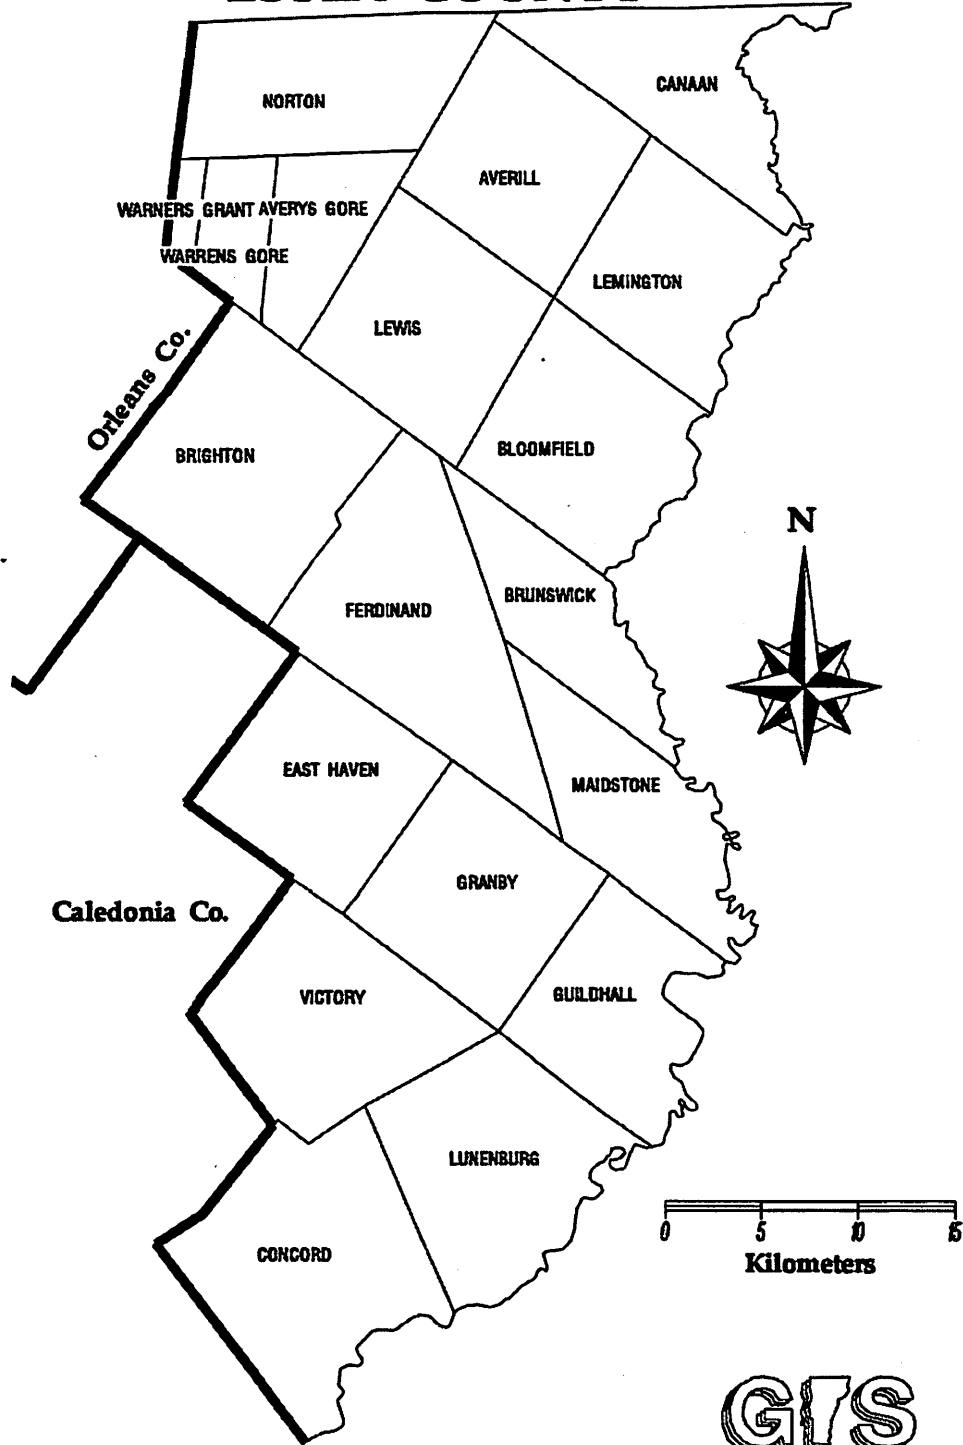

ESSEX COUNTY

Averill: N.A.Bloomfield:

Catholic Cemetery	VHS 929.3/VT/N815d
Cemetery Listings	NDa; VHS 929.3/VT/N815d
Healey Family Graveyard	VHS 929.3/VT/N815d
Methodist Cemetery	B&T 15:45ff; VHS 929.3/VT/N815d

Brighton:

Lakeside Cemetery (RAC)	VHS 929.3/VT/B768c
New Catholic Cemetery (RAC)	VHS 929.3/VT/B768c
Old Catholic Cemetery (RAC)	VHS 929.3/VT/B768c
Old Protestant Cemetery	VHS 929.3/VT/B768o
Old Protestant Cemetery (RAC)	VHS 929.3/VT/B768c

Brunswick:

Cemetery Listings	NDa; VHS X92.3/N815d
Conn Cemetery	B&T 15:136; VHS 929.3/VT/N815d
Smith-Gardner Cemetery	VHS 929.3/VT/N815d

Canaan:

Alice Hunt Cemetery	VHS 929.3/VT/N815d
Canaan Cemetery	DAR 33:166
Canaan Hill Cemetery	VHS 929.3/VT/N815d
Cemetery Listings	NDa; VHS 929.3/VT/N815d
Charlie Gray Farm	DAR 33:167
Morrison/ So. Canaan Schoolhouse Cem.	VHS 929.3/VT/N815d
Old Canaan Hill Cemetery	VHS 929.3/VT/N815d
So. Canaan/Church Cemetery	VHS 929.3/VT/N815d
Village Cemetery	VHS 929.3/VT/N815d
Wallace Pond Catholic Cemetery	VHS 929.3/VT/N815d
Wilson Graveyard	VHS 929.3/VT/N815d

Norton: N.A.

Victory:

South Victory Cemetery	B&T 4:25; LDS 962,166
------------------------	-----------------------

Warner's Grant: N.A.

Warren Gore: N.A.